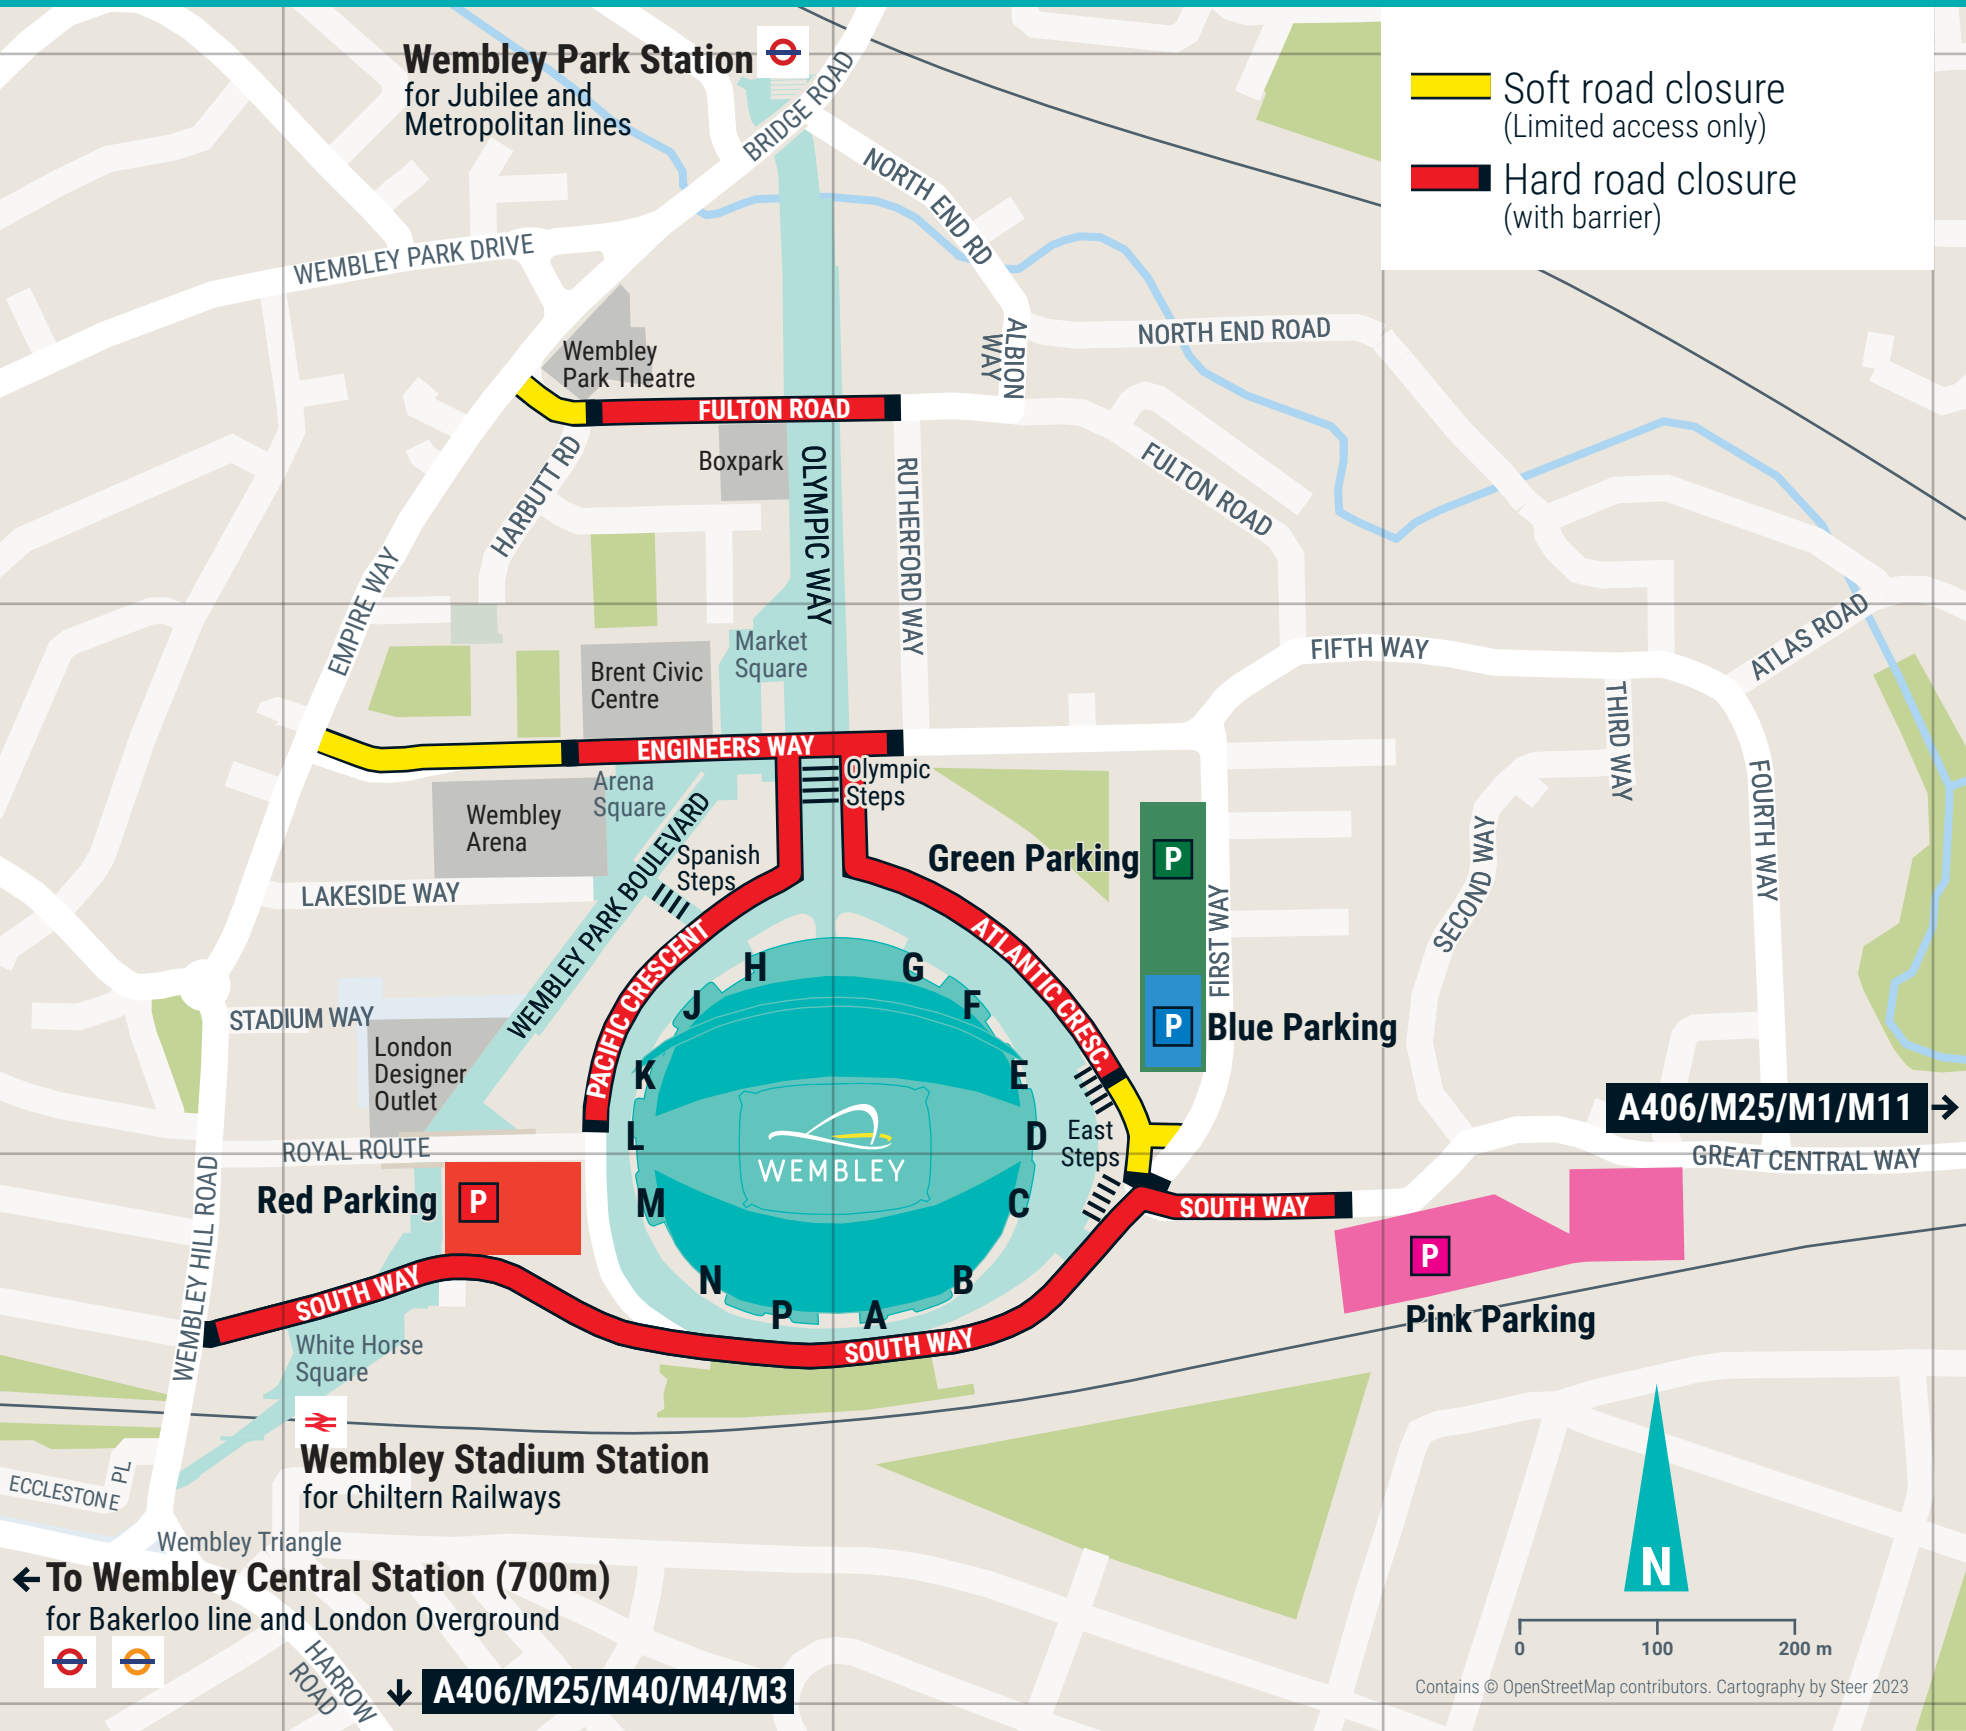

WEMBLEY STADIUM

Event road closures - Ingress

- Soft road closure (Limited access only)
- Hard road closure (with barrier)

Wembley Park Station
for Jubilee and Metropolitan lines

← To Wembley Central Station (700m)
for Bakerloo line and London Overground

Wembley Stadium Station
for Chiltern Railways

↓ A406/M25/M40/M4/M3

A406/M25/M1/M11 →

0 100 200 m